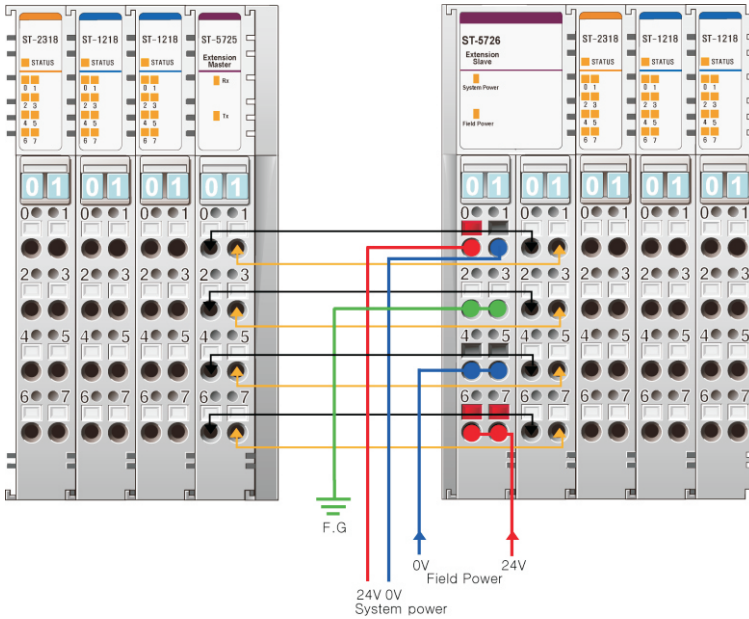

## Status LED

LED Status	State	Action
Rx LED	OFF	Rx Signal OFF-State Make sure of Rx Signal
	GREEN	Rx Signal ON-State Normal Operation
Tx LED	OFF	Tx Signal OFF-State Make sure of Tx Signal
	GREEN	Tx Signal ON-State Normal Operation

LED Status	State	Action
System Power LED	OFF	System Power OFF-State Make sure of System Power
	GREEN	System Power ON-State Normal Operation
Field Power LED	OFF	Field Power OFF-State Make sure of Field Power
	GREEN	Field Power ON-State Normal Operation